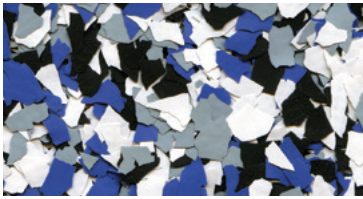

Caribbean

Maui

Quartz Aggregate Blends

Cascade

Smokey Falls

Grinnell

Oberlin Grey

Apgar Beach

Sandcastle

Swiftcurrent

Forest Mist

Midnight Blue

Apgar Green

Mosaic Vinyl Flakes Blends (Available in 1/4", 1/8" & 1/16" Flakes)

Orbit

Sorrel

Domino

Shoreline

Kringle

Outback

Snowfall

Nightfall

Rapids

Creekbed