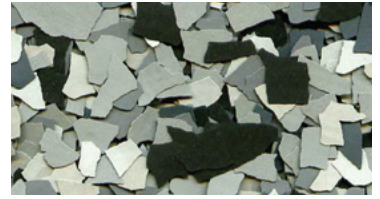

Beige

Tile Red

Medium Blue

White, Black, Safety Red, Safety Yellow, & Safety Orange are also available.
Additional charges will apply for safety colors.
Please contact your sales rep for samples.

Metallic Colors

Domino

Shoreline

Kringle

Outback

Snowfall

Nightfall

Rapids

Creekbed