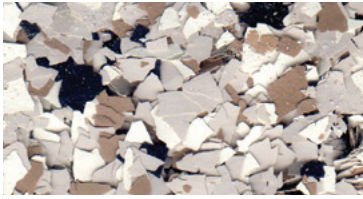

Beige

Tile Red

Medium Blue

White, Black, Safety Red, Safety Yellow, & Safety Orange are also available.
Additional charges will apply for safety colors.
Please contact your sales rep for samples.

Metallic Colors

Caribbean

Maui

Quartz Aggregate Blends

Cascade

Smokey Falls

Grinnell

Oberlin Grey

Apgar Beach

Sandcastle

Swiftcurrent

Forest Mist

Midnight Blue

Apgar Green

Mosaic Vinyl Flakes Blends (Available in 1/4", 1/8" & 1/16" Flakes)

Orbit

Sorrel

Domino

Shoreline

Kringle

Outback

Snowfall

Nightfall

Rapids

Creekbed